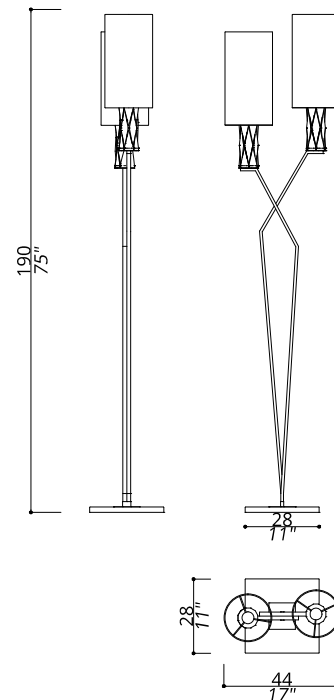

FLAIRE COLLECTION Floor lamp

441-RK-25

2 LIGHTS TYPE E14
MAX 42W

Structure compositions of solid brass elements.

FINISH

Structure in L_56 (black matte finish);
details in F_21 (polished copper finish). Marquinia marble base.

SHADE DIMENSIONS

cm. W.44 x D.28 x H.190

SHADE FABRIC

TS25 (black trevira wave)

NOTES

Dimensions are expressed in centimetres, if not otherwise specified.
All products may be customized subject to prior consulting with our technical department; please send your request to info@officina-luce.it.
Officina Luce (Registered brand of ISSARCH srl) reserves the right to change or delete, at any time and without prior warning, the technical specification of any model or the model itself, depending on technical and commercial requirements.

FLAIRE COLLECTION Floor lamp

442-BB-22

1 LIGHTS TYPE E27
MAX 105W

Central structure composition of solid brass elements.

FINISH

Structure in F_13 (burnished brass finish); details in F_10 (natural brass). Portoro marble base.

SHADE DIMENSIONS

cm. Ø 43 x H.55

SHADE FABRIC

TS22 (ivory trevira wave) and brass trimming

NOTES

Dimensions are expressed in centimetres, if not otherwise specified.
All products may be customized subject to prior consulting with our technical department; please send your request to info@officina-luce.it.
Officina Luce (Registered brand of ISSARCH srl) reserves the right to change or delete, at any time and without prior warning, the technical specification of any model or the model itself, depending on technical and commercial requirements.