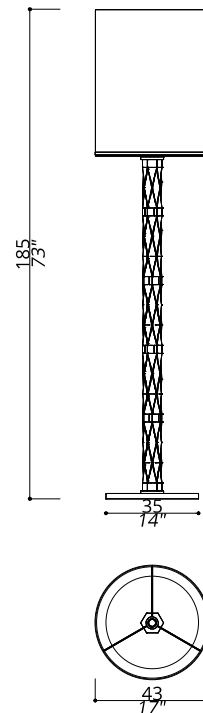

FLAIRE COLLECTION Floor lamp

441-RK-25

2 LIGHTS TYPE E14
MAX 42W

Structure compositions of solid brass elements.

FINISH

Structure in L_56 (black matte finish);
details in F_21 (polished copper finish). Marquinia marble base.

SHADE DIMENSIONS

cm. W.44 x D.28 x H.190

SHADE FABRIC

TS25 (black trevira wave)

NOTES

Dimensions are expressed in centimetres, if not otherwise specified.
All products may be customized subject to prior consulting with our technical department; please send your request to info@officina-luce.it.
Officina Luce (Registered brand of ISSARCH srl) reserves the right to change or delete, at any time and without prior warning, the technical specification of any model or the model itself, depending on technical and commercial requirements.

FLAIRE COLLECTION Floor lamp

442-BB-22

1 LIGHTS TYPE E27
MAX 105W

Central structure composition of solid brass elements.

FINISH

Structure in F_13 (burnished brass finish); details in F_10 (natural brass). Portoro marble base.

SHADE DIMENSIONS

cm. Ø 43 x H.55

SHADE FABRIC

TS22 (ivory trevira wave) and brass trimming

NOTES

Dimensions are expressed in centimetres, if not otherwise specified.
All products may be customized subject to prior consulting with our technical department; please send your request to info@officina-luce.it.
Officina Luce (Registered brand of ISSARCH srl) reserves the right to change or delete, at any time and without prior warning, the technical specification of any model or the model itself, depending on technical and commercial requirements.