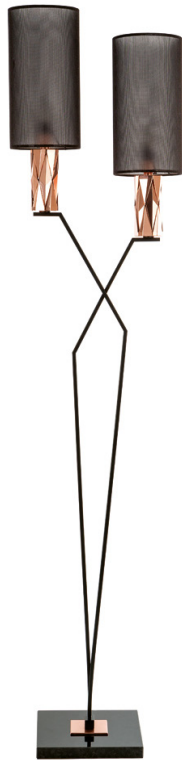

FLAIRE COLLECTION Floor lamp

441-RK-25

2 LIGHTS TYPE E14
MAX 42W

Structure compositions of solid brass elements.

FINISH

Structure in L_56 (black matte finish);
details in F_21 (polished copper finish). Marquinia marble base.

SHADE DIMENSIONS

cm. W.44 x D.28 x H.190

SHADE FABRIC

TS25 (black trevira wave)

NOTES

Dimensions are expressed in centimetres, if not otherwise specified.
All products may be customized subject to prior consulting with our technical department; please send your request to info@officina-luce.it.
Officina Luce (Registered brand of ISSARCH srl) reserves the right to change or delete, at any time and without prior warning, the technical specification of any model or the model itself, depending on technical and commercial requirements.

FLAIRE COLLECTION Floor lamp

442-BB-22

1 LIGHTS TYPE E27
MAX 105W

Central structure composition of solid brass elements.

FINISH

Structure in F_13 (burnished brass finish); details in F_10 (natural brass). Portoro marble base.

SHADE DIMENSIONS

cm. Ø 43 x H.55

SHADE FABRIC

TS22 (ivory trevira wave) and brass trimming

NOTES

Dimensions are expressed in centimetres, if not otherwise specified.
All products may be customized subject to prior consulting with our technical department; please send your request to info@officina-luce.it.
Officina Luce (Registered brand of ISSARCH srl) reserves the right to change or delete, at any time and without prior warning, the technical specification of any model or the model itself, depending on technical and commercial requirements.